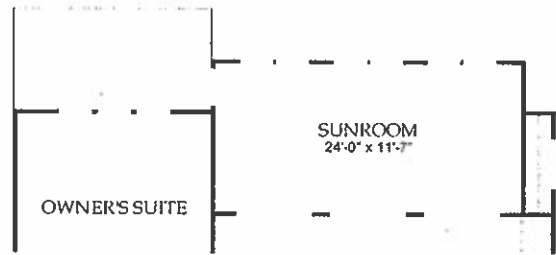

Morningside Lane

2,597 square feet | 3 Bedrooms, 3.5 Baths

Magnolia | Collection

Elevation 32

Elevation 34

Elevation 37

Elevation 39

Sunroom Option